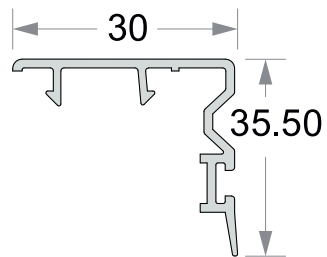

SLIDING DOORS

SLIDING WINDOWS & DOORS PROFILES

Thickness 1.9±0.2mm (50 Series)

2 Track Sliding Frame
50X42.5 mm
Code :- RPS- 50-01

3 Track Sliding Frame
90X42.5 mm
Code :- RPS- 50-02

Sliding Window Sash
32X54 mm
Code :- RPS- 50-03

Single Glazing Bead
14.5X22 mm
Code :- RPS- 50-04

Window Interlock
30X35.50 mm
Code :- RPS- 50-05

Mesh Track
27.5X37 mm
Code :- RPS- 50-06

Sash Joint
36.4X22 mm
Code :- RPS- 50-07

Sash Mullion
62X32 mm
Code :- RPS- 50-08