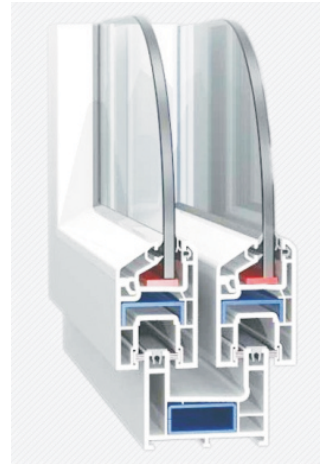

Casement Frame
67X62 mm
Code :- RPC- 67-01

Sash / Mullion
78.4X67 mm
Code :- RPC- 67-02

Casement Window Sash
78X67 mm
Code :- RPC- 67-03

'Z' - Mullion
78X67 mm
Code :- RPC- 67-04

Single Glazing Bead
42X25.8 mm
Code :- RPC- 67-05

Double Glazing Bead
23X25.8 mm
Code :- RPC- 67-06

Door Sash
115X67 mm
Code :- RPC- 67-07

False Mullion
61X67 mm
Code :- RPC- 67-08

SLIDING WINDOWS

These windows are perfect for places with limited opening space. The sliding windows are smooth to roll and easy to maintain even after being the most cost effective solution for any home. Commonly used, sliding windows are two Track Two Panel Windows and Three Track Three Panel Windows.

SLIDING WINDOWS

SLIDING DOORS

These doors are the best for big apertures. With multipoint locking system, these doors are very safe and convenient to use. 2 Track 2 Panel Doors and 3 Track 3 Panel Doors are commonly used sliding doors.