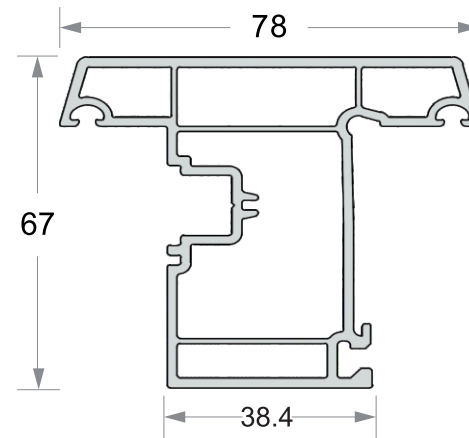

CASEMENT DOOR

CASEMENT WINDOWS & DOORS PROFILES Thickness 1.9±0.2mm (50 Series)

Casement Frame
50X50 mm
Code :- RPC- 50-01

Sash / Mullion
66X50 mm
Code :- RPC- 50-02

Casement Window Sash
66X50 mm
Code :- RPC- 50-03

'Z' - Mullion
70X50 mm
Code :- RPC- 50-04

Single Glazing Bead
27X23.8 mm
Code :- RPC- 50-05

Door Sash
100X50 mm
Code :- RPC- 50-06

False Mullion
59X50 mm
Code :- RPC- 50-07

CASEMENT WINDOWS & DOORS PROFILES Thickness 2.3±0.2mm (67 Series)

Casement Frame
67X62 mm
Code :- RPC- 67-01

Sash / Mullion
78.4X67 mm
Code :- RPC- 67-02

Casement Window Sash
78X67 mm
Code :- RPC- 67-03

'Z' - Mullion
78X67 mm
Code :- RPC- 67-04

Single Glazing Bead
42X25.8 mm
Code :- RPC- 67-05