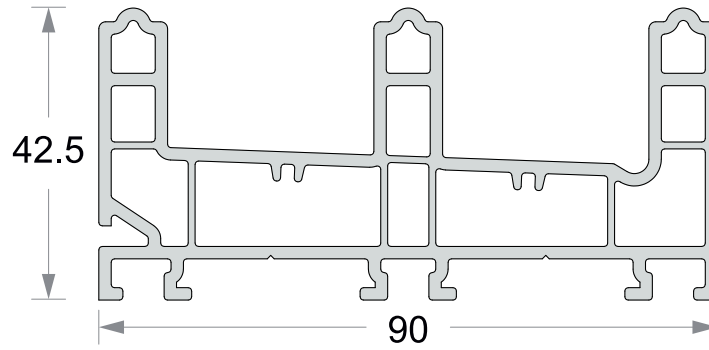

SLIDING DOORS

SLIDING WINDOWS & DOORS PROFILES

Thickness 1.9±0.2mm (50 Series)

2 Track Sliding Frame
50X42.5 mm
Code :- RPS- 50-01

3 Track Sliding Frame
90X42.5 mm
Code :- RPS- 50-02

Sliding Window Sash
32X54 mm
Code :- RPS- 50-03

Single Glazing Bead
14.5X22 mm
Code :- RPS- 50-04

Window Interlock
30X35.50 mm
Code :- RPS- 50-05

Mesh Track
27.5X37 mm
Code :- RPS- 50-06

Sash Joint
36.4X22 mm
Code :- RPS- 50-07

Sash Mullion
62X32 mm
Code :- RPS- 50-08