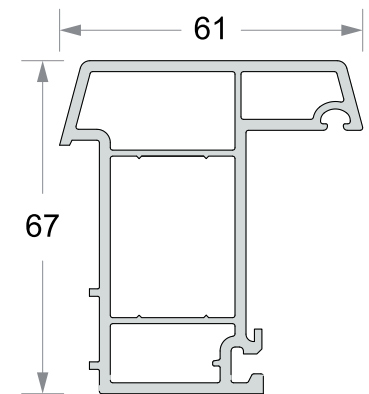

False Mullion
61X67 mm
Code :- RPC- 67-08