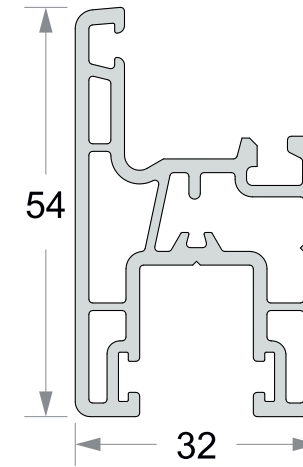

SLIDING DOORS

SLIDING WINDOWS & DOORS PROFILES

Thickness 1.9±0.2mm (50 Series)

2 Track Sliding Frame
50X42.5 mm
Code :- RPS- 50-01

3 Track Sliding Frame
90X42.5 mm
Code :- RPS- 50-02

Sliding Window Sash
32X54 mm
Code :- RPS- 50-03

Single Glazing Bead
14.5X22 mm
Code :- RPS- 50-04

Window Interlock
30X35.50 mm
Code :- RPS- 50-05

Mesh Track
27.5X37 mm
Code :- RPS- 50-06

Sash Joint
36.4X22 mm
Code :- RPS- 50-07

Sash Mullion
62X32 mm
Code :- RPS- 50-08

Mosquito Sash
20X41 mm
Code :- RPS- 50-09

SLIDING WINDOWS & DOORS PROFILES

Thickness 2.3±0.2mm (67 Series)

2 Track Sliding Frame
67X54 mm
Code :- RPS- 67-08

3 Track Sliding Frame
122X54 mm
Code :- RPS- 67-09