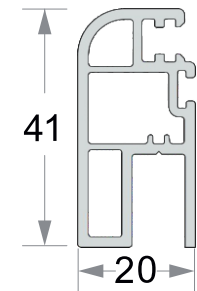

SLIDING DOORS

SLIDING WINDOWS & DOORS PROFILES

Thickness 1.9±0.2mm (50 Series)

2 Track Sliding Frame
50X42.5 mm
Code :- RPS- 50-01

3 Track Sliding Frame
90X42.5 mm
Code :- RPS- 50-02

Sliding Window Sash
32X54 mm
Code :- RPS- 50-03

Single Glazing Bead
14.5X22 mm
Code :- RPS- 50-04

Window Interlock
30X35.50 mm
Code :- RPS- 50-05

Mesh Track
27.5X37 mm
Code :- RPS- 50-06

Sash Joint
36.4X22 mm
Code :- RPS- 50-07

Sash Mullion
62X32 mm
Code :- RPS- 50-08

Mosquito Sash
20X41 mm
Code :- RPS- 50-09

SLIDING WINDOWS & DOORS PROFILES

Thickness 2.3±0.2mm (67 Series)

2 Track Sliding Frame
67X54 mm
Code :- RPS- 67-08

3 Track Sliding Frame
122X54 mm
Code :- RPS- 67-09

Sliding Window Sash
47X64 mm
Code :- RPS- 67-10

Sliding Door Sash
47X80 mm
Code :- RPS- 67-11

Window Interlock
50X35.50 mm
Code :- RPS- 67-12

Door Interlock
50.5X43 mm
Code :- RPS- 67-13

Single Glazing Bead
29.5X21.80 mm
Code :- RPS- 67-14