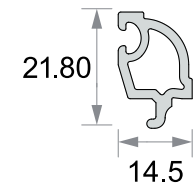

Single Glazing Bead
14.5X22 mm
Code :- RPS- 50-04

Window Interlock
30X35.50 mm
Code :- RPS- 50-05

Mesh Track
27.5X37 mm
Code :- RPS- 50-06

Sash Joint
36.4X22 mm
Code :- RPS- 50-07

Sash Mullion
62X32 mm
Code :- RPS- 50-08

Mosquito Sash
20X41 mm
Code :- RPS- 50-09

SLIDING WINDOWS & DOORS PROFILES

Thickness 2.3±0.2mm (67 Series)

2 Track Sliding Frame
67X54 mm
Code :- RPS- 67-08

3 Track Sliding Frame
122X54 mm
Code :- RPS- 67-09

Sliding Window Sash
47X64 mm
Code :- RPS- 67-10

Sliding Door Sash
47X80 mm
Code :- RPS- 67-11

Window Interlock
50X35.50 mm
Code :- RPS- 67-12

Door Interlock
50.5X43 mm
Code :- RPS- 67-13

Single Glazing Bead
29.5X21.80 mm
Code :- RPS- 67-14

Sash Joint
51.4X22 mm
Code :- RPS- 67-15

Double Glazing Bead
14.5X21.80 mm
Code :- RPS- 67-16

Casement Windows

Casement Windows

Sliding Windows

Sliding Windows

Rajshri Plastiwood[®]

(Division of Rajshri Productions (P) Ltd.)