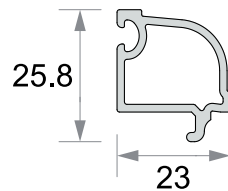

CASEMENT DOOR

CASEMENT WINDOWS & DOORS PROFILES Thickness 1.9±0.2mm (50 Series)

Casement Frame
50X50 mm
Code :- RPC- 50-01

Sash / Mullion
66X50 mm
Code :- RPC- 50-02

Casement Window Sash
66X50 mm
Code :- RPC- 50-03

'Z' - Mullion
70X50 mm
Code :- RPC- 50-04

Single Glazing Bead
27X23.8 mm
Code :- RPC- 50-05

Door Sash
100X50 mm
Code :- RPC- 50-06

False Mullion
59X50 mm
Code :- RPC- 50-07

CASEMENT WINDOWS & DOORS PROFILES Thickness 2.3±0.2mm (67 Series)

Casement Frame
67X62 mm
Code :- RPC- 67-01

Sash / Mullion
78.4X67 mm
Code :- RPC- 67-02

Casement Window Sash
78X67 mm
Code :- RPC- 67-03

'Z' - Mullion
78X67 mm
Code :- RPC- 67-04

Single Glazing Bead
42X25.8 mm
Code :- RPC- 67-05