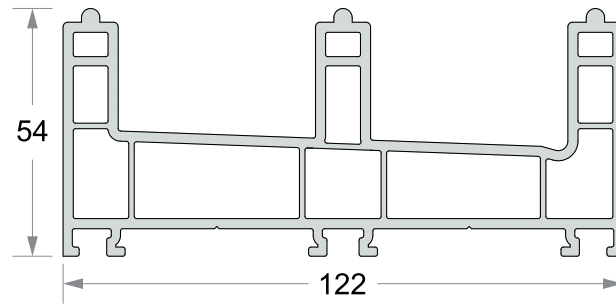

SLIDING DOORS

SLIDING WINDOWS & DOORS PROFILES

Thickness 1.9±0.2mm (50 Series)

2 Track Sliding Frame
50X42.5 mm
Code :- RPS- 50-01

3 Track Sliding Frame
90X42.5 mm
Code :- RPS- 50-02

Sliding Window Sash
32X54 mm
Code :- RPS- 50-03

Single Glazing Bead
14.5X22 mm
Code :- RPS- 50-04

Window Interlock
30X35.50 mm
Code :- RPS- 50-05

Mesh Track
27.5X37 mm
Code :- RPS- 50-06

Sash Joint
36.4X22 mm
Code :- RPS- 50-07

Sash Mullion
62X32 mm
Code :- RPS- 50-08

Mosquito Sash
20X41 mm
Code :- RPS- 50-09

SLIDING WINDOWS & DOORS PROFILES

Thickness 2.3±0.2mm (67 Series)

2 Track Sliding Frame
67X54 mm
Code :- RPS- 67-08

3 Track Sliding Frame
122X54 mm
Code :- RPS- 67-09