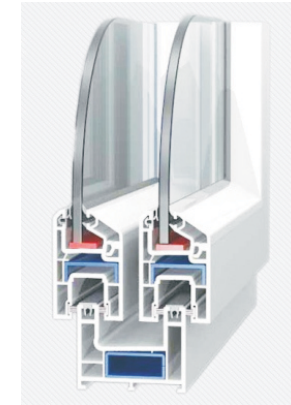

Sash Joint
51.4X22 mm
Code :- RPS- 67-15

Double Glazing Bead
14.5X21.80 mm
Code :- RPS- 67-16

Casement Windows

Casement Windows

Sliding Windows

Sliding Windows

Rajshri Plastiwood[®]

(Division of Rajshri Productions (P) Ltd.)