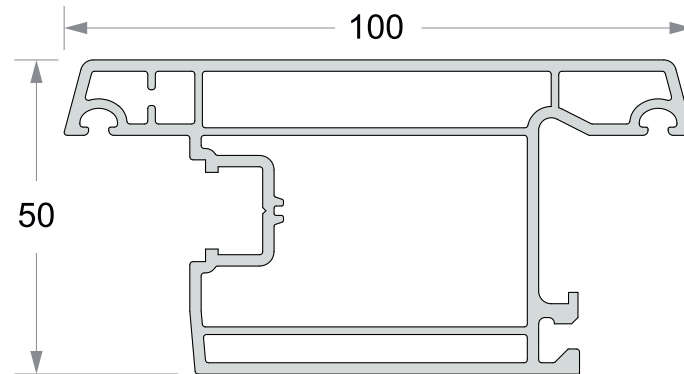

CASEMENT DOOR

CASEMENT WINDOWS & DOORS PROFILES Thickness 1.9±0.2mm (50 Series)

Casement Frame
50X50 mm
Code :- RPC- 50-01

Sash / Mullion
66X50 mm
Code :- RPC- 50-02

Casement Window Sash
66X50 mm
Code :- RPC- 50-03

'Z' - Mullion
70X50 mm
Code :- RPC- 50-04

Single Glazing Bead
27X23.8 mm
Code :- RPC- 50-05

Door Sash
100X50 mm
Code :- RPC- 50-06

False Mullion
59X50 mm
Code :- RPC- 50-07

CASEMENT WINDOWS & DOORS PROFILES Thickness 2.3±0.2mm (67 Series)

Casement Frame
67X62 mm
Code :- RPC- 67-01

Sash / Mullion
78.4X67 mm
Code :- RPC- 67-02

Casement Window Sash
78X67 mm
Code :- RPC- 67-03

'Z' - Mullion
78X67 mm
Code :- RPC- 67-04

Single Glazing Bead
42X25.8 mm
Code :- RPC- 67-05