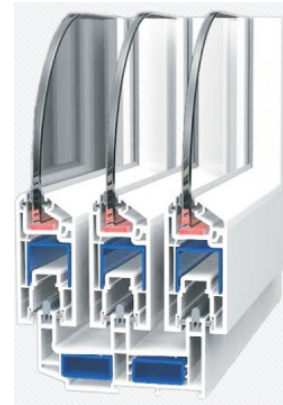

Sash Joint
51.4X22 mm
Code :- RPS- 67-15

Double Glazing Bead
14.5X21.80 mm
Code :- RPS- 67-16

Casement Windows

Casement Windows

Sliding Windows

Sliding Windows

Rajshri Plastiwood[®]

(Division of Rajshri Productions (P) Ltd.)