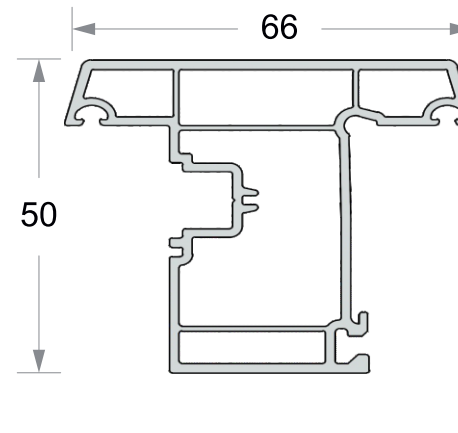

CASEMENT DOOR

CASEMENT WINDOWS & DOORS PROFILES Thickness 1.9±0.2mm (50 Series)

Casement Frame
50X50 mm
Code :- RPC- 50-01

Sash / Mullion
66X50 mm
Code :- RPC- 50-02

Casement Window Sash
66X50 mm
Code :- RPC- 50-03

'Z' - Mullion
70X50 mm
Code :- RPC- 50-04

Single Glazing Bead
27X23.8 mm
Code :- RPC- 50-05

Door Sash
100X50 mm
Code :- RPC- 50-06

False Mullion
59X50 mm
Code :- RPC- 50-07

CASEMENT WINDOWS & DOORS PROFILES Thickness 2.3±0.2mm (67 Series)

Casement Frame
67X62 mm
Code :- RPC- 67-01

Sash / Mullion
78.4X67 mm
Code :- RPC- 67-02

Casement Window Sash
78X67 mm
Code :- RPC- 67-03

'Z' - Mullion
78X67 mm
Code :- RPC- 67-04

Single Glazing Bead
42X25.8 mm
Code :- RPC- 67-05