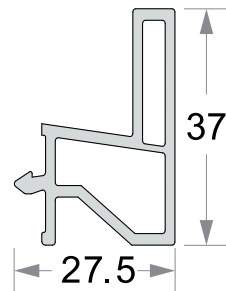

SLIDING DOORS

SLIDING WINDOWS & DOORS PROFILES

Thickness 1.9±0.2mm (50 Series)

2 Track Sliding Frame
50X42.5 mm
Code :- RPS- 50-01

3 Track Sliding Frame
90X42.5 mm
Code :- RPS- 50-02

Sliding Window Sash
32X54 mm
Code :- RPS- 50-03

Single Glazing Bead
14.5X22 mm
Code :- RPS- 50-04

Window Interlock
30X35.50 mm
Code :- RPS- 50-05

Mesh Track
27.5X37 mm
Code :- RPS- 50-06

Sash Joint
36.4X22 mm
Code :- RPS- 50-07

Sash Mullion
62X32 mm
Code :- RPS- 50-08