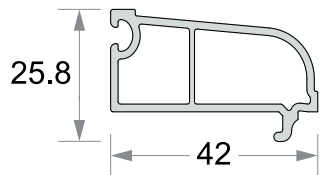

'Z' - Mullion
70X50 mm
Code :- RPC- 50-04

Single Glazing Bead
27X23.8 mm
Code :- RPC- 50-05

Door Sash
100X50 mm
Code :- RPC- 50-06

False Mullion
59X50 mm
Code :- RPC- 50-07

CASEMENT WINDOWS & DOORS PROFILES Thickness 2.3±0.2mm (67 Series)

Casement Frame
67X62 mm
Code :- RPC- 67-01

Sash / Mullion
78.4X67 mm
Code :- RPC- 67-02

Casement Window Sash
78X67 mm
Code :- RPC- 67-03

'Z' - Mullion
78X67 mm
Code :- RPC- 67-04

Single Glazing Bead
42X25.8 mm
Code :- RPC- 67-05