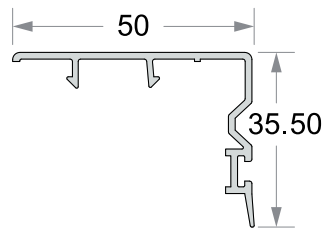

Single Glazing Bead
14.5X22 mm
Code :- RPS- 50-04

Window Interlock
30X35.50 mm
Code :- RPS- 50-05

Mesh Track
27.5X37 mm
Code :- RPS- 50-06

Sash Joint
36.4X22 mm
Code :- RPS- 50-07

Sash Mullion
62X32 mm
Code :- RPS- 50-08

Mosquito Sash
20X41 mm
Code :- RPS- 50-09

SLIDING WINDOWS & DOORS PROFILES

Thickness 2.3±0.2mm (67 Series)

2 Track Sliding Frame
67X54 mm
Code :- RPS- 67-08

3 Track Sliding Frame
122X54 mm
Code :- RPS- 67-09

Sliding Window Sash
47X64 mm
Code :- RPS- 67-10

Sliding Door Sash
47X80 mm
Code :- RPS- 67-11

Window Interlock
50X35.50 mm
Code :- RPS- 67-12

Door Interlock
50.5X43 mm
Code :- RPS- 67-13

Single Glazing Bead
29.5X21.80 mm
Code :- RPS- 67-14