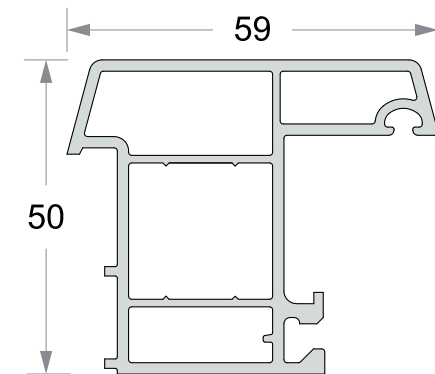

CASEMENT DOOR

CASEMENT WINDOWS & DOORS PROFILES Thickness 1.9±0.2mm (50 Series)

Casement Frame
50X50 mm
Code :- RPC- 50-01

Sash / Mullion
66X50 mm
Code :- RPC- 50-02

Casement Window Sash
66X50 mm
Code :- RPC- 50-03

'Z' - Mullion
70X50 mm
Code :- RPC- 50-04

Single Glazing Bead
27X23.8 mm
Code :- RPC- 50-05

Door Sash
100X50 mm
Code :- RPC- 50-06

False Mullion
59X50 mm
Code :- RPC- 50-07

CASEMENT WINDOWS & DOORS PROFILES Thickness 2.3±0.2mm (67 Series)

Casement Frame
67X62 mm
Code :- RPC- 67-01

Sash / Mullion
78.4X67 mm
Code :- RPC- 67-02

Casement Window Sash
78X67 mm
Code :- RPC- 67-03

'Z' - Mullion
78X67 mm
Code :- RPC- 67-04

Single Glazing Bead
42X25.8 mm
Code :- RPC- 67-05