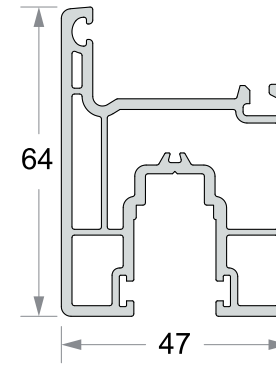

SLIDING DOORS

SLIDING WINDOWS & DOORS PROFILES

Thickness 1.9±0.2mm (50 Series)

2 Track Sliding Frame
50X42.5 mm
Code :- RPS- 50-01

3 Track Sliding Frame
90X42.5 mm
Code :- RPS- 50-02

Sliding Window Sash
32X54 mm
Code :- RPS- 50-03

Single Glazing Bead
14.5X22 mm
Code :- RPS- 50-04

Window Interlock
30X35.50 mm
Code :- RPS- 50-05

Mesh Track
27.5X37 mm
Code :- RPS- 50-06

Sash Joint
36.4X22 mm
Code :- RPS- 50-07

Sash Mullion
62X32 mm
Code :- RPS- 50-08

Mosquito Sash
20X41 mm
Code :- RPS- 50-09

SLIDING WINDOWS & DOORS PROFILES

Thickness 2.3±0.2mm (67 Series)

2 Track Sliding Frame
67X54 mm
Code :- RPS- 67-08

3 Track Sliding Frame
122X54 mm
Code :- RPS- 67-09

Sliding Window Sash
47X64 mm
Code :- RPS- 67-10

Sliding Door Sash
47X80 mm
Code :- RPS- 67-11

Window Interlock
50X35.50 mm
Code :- RPS- 67-12

Door Interlock
50.5X43 mm
Code :- RPS- 67-13

Single Glazing Bead
29.5X21.80 mm
Code :- RPS- 67-14