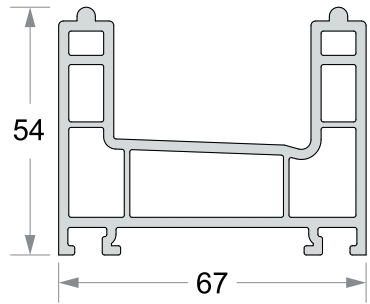

SLIDING DOORS

SLIDING WINDOWS & DOORS PROFILES

Thickness 1.9±0.2mm (50 Series)

2 Track Sliding Frame
50X42.5 mm
Code :- RPS- 50-01

3 Track Sliding Frame
90X42.5 mm
Code :- RPS- 50-02

Sliding Window Sash
32X54 mm
Code :- RPS- 50-03

Single Glazing Bead
14.5X22 mm
Code :- RPS- 50-04

Window Interlock
30X35.50 mm
Code :- RPS- 50-05

Mesh Track
27.5X37 mm
Code :- RPS- 50-06

Sash Joint
36.4X22 mm
Code :- RPS- 50-07

Sash Mullion
62X32 mm
Code :- RPS- 50-08

Mosquito Sash
20X41 mm
Code :- RPS- 50-09

SLIDING WINDOWS & DOORS PROFILES

Thickness 2.3±0.2mm (67 Series)

2 Track Sliding Frame
67X54 mm
Code :- RPS- 67-08

3 Track Sliding Frame
122X54 mm
Code :- RPS- 67-09