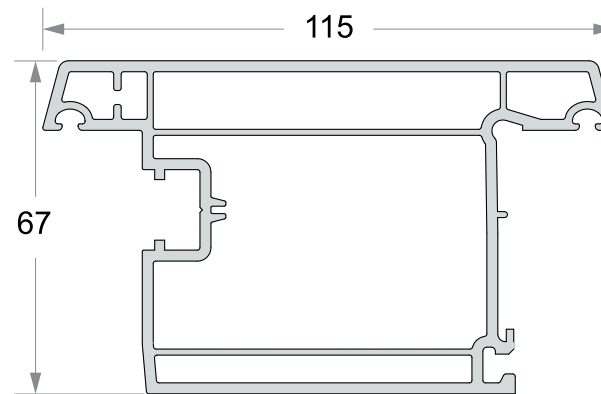

Door Sash
115X67 mm
Code :- RPC- 67-07