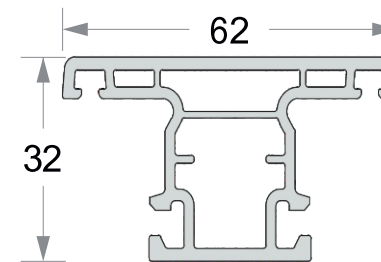

SLIDING DOORS

SLIDING WINDOWS & DOORS PROFILES

Thickness 1.9±0.2mm (50 Series)

2 Track Sliding Frame
50X42.5 mm
Code :- RPS- 50-01

3 Track Sliding Frame
90X42.5 mm
Code :- RPS- 50-02

Sliding Window Sash
32X54 mm
Code :- RPS- 50-03

Single Glazing Bead
14.5X22 mm
Code :- RPS- 50-04

Window Interlock
30X35.50 mm
Code :- RPS- 50-05

Mesh Track
27.5X37 mm
Code :- RPS- 50-06

Sash Joint
36.4X22 mm
Code :- RPS- 50-07

Sash Mullion
62X32 mm
Code :- RPS- 50-08

Mosquito Sash
20X41 mm
Code :- RPS- 50-09

SLIDING WINDOWS & DOORS PROFILES

Thickness 2.3±0.2mm (67 Series)

2 Track Sliding Frame
67X54 mm
Code :- RPS- 67-08

3 Track Sliding Frame
122X54 mm
Code :- RPS- 67-09

Sliding Window Sash
47X64 mm
Code :- RPS- 67-10

Sliding Door Sash
47X80 mm
Code :- RPS- 67-11

Window Interlock
50X35.50 mm
Code :- RPS- 67-12

Door Interlock
50.5X43 mm
Code :- RPS- 67-13

Single Glazing Bead
29.5X21.80 mm
Code :- RPS- 67-14