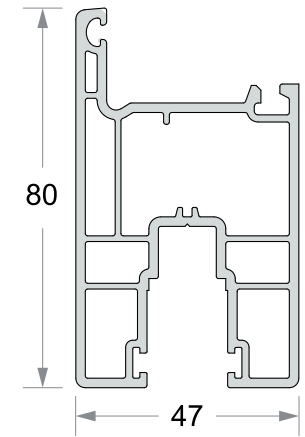

SLIDING DOORS

SLIDING WINDOWS & DOORS PROFILES

Thickness 1.9±0.2mm (50 Series)

2 Track Sliding Frame
50X42.5 mm
Code :- RPS- 50-01

3 Track Sliding Frame
90X42.5 mm
Code :- RPS- 50-02

Sliding Window Sash
32X54 mm
Code :- RPS- 50-03

Single Glazing Bead
14.5X22 mm
Code :- RPS- 50-04

Window Interlock
30X35.50 mm
Code :- RPS- 50-05

Mesh Track
27.5X37 mm
Code :- RPS- 50-06

Sash Joint
36.4X22 mm
Code :- RPS- 50-07

Sash Mullion
62X32 mm
Code :- RPS- 50-08

Mosquito Sash
20X41 mm
Code :- RPS- 50-09

SLIDING WINDOWS & DOORS PROFILES

Thickness 2.3±0.2mm (67 Series)

2 Track Sliding Frame
67X54 mm
Code :- RPS- 67-08

3 Track Sliding Frame
122X54 mm
Code :- RPS- 67-09

Sliding Window Sash
47X64 mm
Code :- RPS- 67-10

Sliding Door Sash
47X80 mm
Code :- RPS- 67-11

Window Interlock
50X35.50 mm
Code :- RPS- 67-12

Door Interlock
50.5X43 mm
Code :- RPS- 67-13

Single Glazing Bead
29.5X21.80 mm
Code :- RPS- 67-14