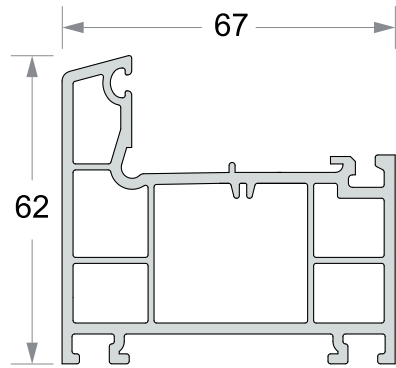

CASEMENT DOOR

CASEMENT WINDOWS & DOORS PROFILES Thickness 1.9±0.2mm (50 Series)

Casement Frame
50X50 mm
Code :- RPC- 50-01

Sash / Mullion
66X50 mm
Code :- RPC- 50-02

Casement Window Sash
66X50 mm
Code :- RPC- 50-03

'Z' - Mullion
70X50 mm
Code :- RPC- 50-04

Single Glazing Bead
27X23.8 mm
Code :- RPC- 50-05

Door Sash
100X50 mm
Code :- RPC- 50-06

False Mullion
59X50 mm
Code :- RPC- 50-07

CASEMENT WINDOWS & DOORS PROFILES Thickness 2.3±0.2mm (67 Series)

Casement Frame
67X62 mm
Code :- RPC- 67-01

Sash / Mullion
78.4X67 mm
Code :- RPC- 67-02

Casement Window Sash
78X67 mm
Code :- RPC- 67-03

'Z' - Mullion
78X67 mm
Code :- RPC- 67-04

Single Glazing Bead
42X25.8 mm
Code :- RPC- 67-05