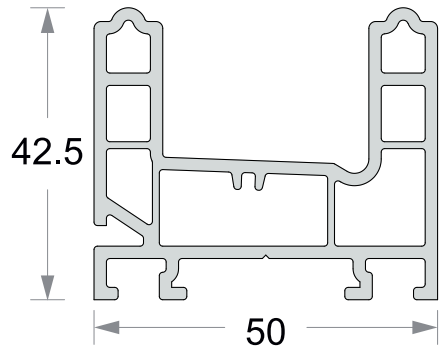

SLIDING DOORS

SLIDING WINDOWS & DOORS PROFILES

Thickness 1.9±0.2mm (50 Series)

2 Track Sliding Frame
50X42.5 mm
Code :- RPS- 50-01

3 Track Sliding Frame
90X42.5 mm
Code :- RPS- 50-02

Sliding Window Sash
32X54 mm
Code :- RPS- 50-03

Single Glazing Bead
14.5X22 mm
Code :- RPS- 50-04

Window Interlock
30X35.50 mm
Code :- RPS- 50-05

Mesh Track
27.5X37 mm
Code :- RPS- 50-06

Sash Joint
36.4X22 mm
Code :- RPS- 50-07

Sash Mullion
62X32 mm
Code :- RPS- 50-08