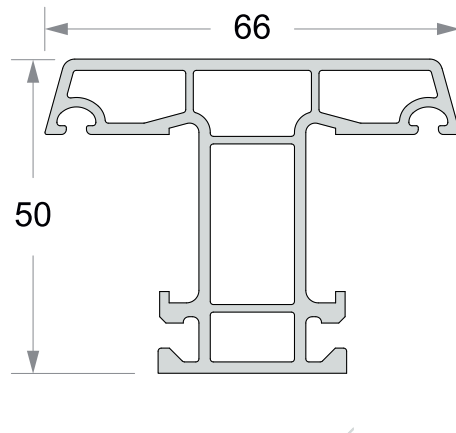

CASEMENT DOOR

CASEMENT WINDOWS & DOORS PROFILES Thickness 1.9±0.2mm (50 Series)

Casement Frame
50X50 mm
Code :- RPC- 50-01

Sash / Mullion
66X50 mm
Code :- RPC- 50-02

Casement Window Sash
66X50 mm
Code :- RPC- 50-03

'Z' - Mullion
70X50 mm
Code :- RPC- 50-04

Single Glazing Bead
27X23.8 mm
Code :- RPC- 50-05

Door Sash
100X50 mm
Code :- RPC- 50-06

False Mullion
59X50 mm
Code :- RPC- 50-07

CASEMENT WINDOWS & DOORS PROFILES Thickness 2.3±0.2mm (67 Series)

Casement Frame
67X62 mm
Code :- RPC- 67-01

Sash / Mullion
78.4X67 mm
Code :- RPC- 67-02

Casement Window Sash
78X67 mm
Code :- RPC- 67-03

'Z' - Mullion
78X67 mm
Code :- RPC- 67-04

Single Glazing Bead
42X25.8 mm
Code :- RPC- 67-05