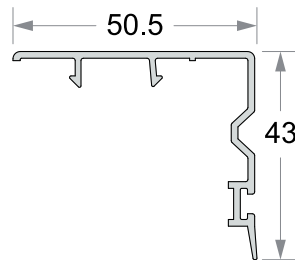

Single Glazing Bead
14.5X22 mm
Code :- RPS- 50-04

Window Interlock
30X35.50 mm
Code :- RPS- 50-05

Mesh Track
27.5X37 mm
Code :- RPS- 50-06

Sash Joint
36.4X22 mm
Code :- RPS- 50-07

Sash Mullion
62X32 mm
Code :- RPS- 50-08

Mosquito Sash
20X41 mm
Code :- RPS- 50-09

SLIDING WINDOWS & DOORS PROFILES

Thickness 2.3±0.2mm (67 Series)

2 Track Sliding Frame
67X54 mm
Code :- RPS- 67-08

3 Track Sliding Frame
122X54 mm
Code :- RPS- 67-09

Sliding Window Sash
47X64 mm
Code :- RPS- 67-10

Sliding Door Sash
47X80 mm
Code :- RPS- 67-11

Window Interlock
50X35.50 mm
Code :- RPS- 67-12

Door Interlock
50.5X43 mm
Code :- RPS- 67-13

Single Glazing Bead
29.5X21.80 mm
Code :- RPS- 67-14