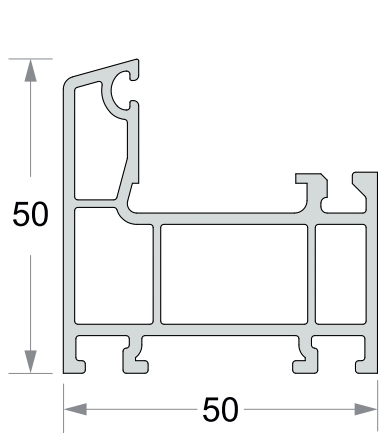

CASEMENT DOOR

CASEMENT WINDOWS & DOORS PROFILES Thickness 1.9±0.2mm (50 Series)

Casement Frame
50X50 mm
Code :- RPC- 50-01

Sash / Mullion
66X50 mm
Code :- RPC- 50-02

Casement Window Sash
66X50 mm
Code :- RPC- 50-03

'Z' - Mullion
70X50 mm
Code :- RPC- 50-04

Single Glazing Bead
27X23.8 mm
Code :- RPC- 50-05

Door Sash
100X50 mm
Code :- RPC- 50-06

False Mullion
59X50 mm
Code :- RPC- 50-07

CASEMENT WINDOWS & DOORS PROFILES Thickness 2.3±0.2mm (67 Series)