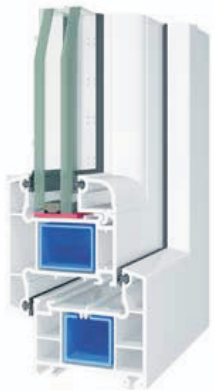

CASEMENT DOORS

The perfect way to add charm to your house is with the casement doors. With high security features such as multi point locking system and strong hinges, these doors are 100% safe.

CASEMENT DOOR