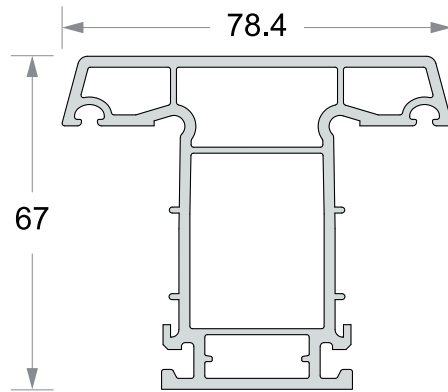

CASEMENT DOOR

CASEMENT WINDOWS & DOORS PROFILES Thickness 1.9±0.2mm (50 Series)

Casement Frame
50X50 mm
Code :- RPC- 50-01

Sash / Mullion
66X50 mm
Code :- RPC- 50-02

Casement Window Sash
66X50 mm
Code :- RPC- 50-03

'Z' - Mullion
70X50 mm
Code :- RPC- 50-04

Single Glazing Bead
27X23.8 mm
Code :- RPC- 50-05

Door Sash
100X50 mm
Code :- RPC- 50-06

False Mullion
59X50 mm
Code :- RPC- 50-07

CASEMENT WINDOWS & DOORS PROFILES Thickness 2.3±0.2mm (67 Series)

Casement Frame
67X62 mm
Code :- RPC- 67-01

Sash / Mullion
78.4X67 mm
Code :- RPC- 67-02

Casement Window Sash
78X67 mm
Code :- RPC- 67-03

'Z' - Mullion
78X67 mm
Code :- RPC- 67-04

Single Glazing Bead
42X25.8 mm
Code :- RPC- 67-05