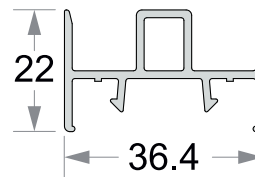

SLIDING DOORS

SLIDING WINDOWS & DOORS PROFILES

Thickness 1.9±0.2mm (50 Series)

2 Track Sliding Frame
50X42.5 mm
Code :- RPS- 50-01

3 Track Sliding Frame
90X42.5 mm
Code :- RPS- 50-02

Sliding Window Sash
32X54 mm
Code :- RPS- 50-03

Single Glazing Bead
14.5X22 mm
Code :- RPS- 50-04

Window Interlock
30X35.50 mm
Code :- RPS- 50-05

Mesh Track
27.5X37 mm
Code :- RPS- 50-06

Sash Joint
36.4X22 mm
Code :- RPS- 50-07

Sash Mullion
62X32 mm
Code :- RPS- 50-08