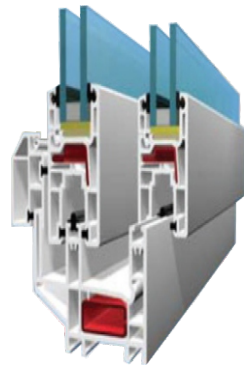

Casement Windows