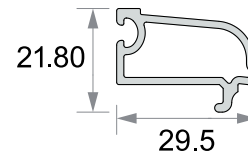

Sliding Window Sash
47X64 mm
Code :- RPS- 67-10

Sliding Door Sash
47X80 mm
Code :- RPS- 67-11

Window Interlock
50X35.50 mm
Code :- RPS- 67-12

Door Interlock
50.5X43 mm
Code :- RPS- 67-13

Single Glazing Bead
29.5X21.80 mm
Code :- RPS- 67-14