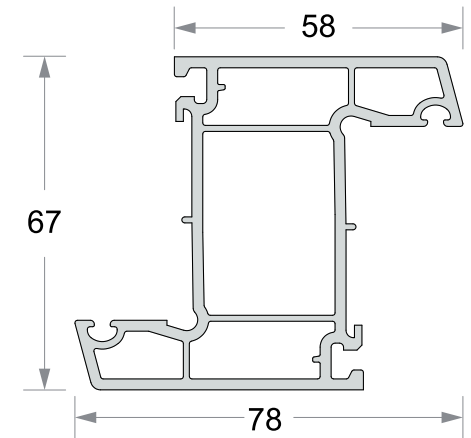

CASEMENT DOOR

CASEMENT WINDOWS & DOORS PROFILES Thickness 1.9±0.2mm (50 Series)

Casement Frame
50X50 mm
Code :- RPC- 50-01

Sash / Mullion
66X50 mm
Code :- RPC- 50-02

Casement Window Sash
66X50 mm
Code :- RPC- 50-03

'Z' - Mullion
70X50 mm
Code :- RPC- 50-04

Single Glazing Bead
27X23.8 mm
Code :- RPC- 50-05

Door Sash
100X50 mm
Code :- RPC- 50-06

False Mullion
59X50 mm
Code :- RPC- 50-07

CASEMENT WINDOWS & DOORS PROFILES Thickness 2.3±0.2mm (67 Series)

Casement Frame
67X62 mm
Code :- RPC- 67-01

Sash / Mullion
78.4X67 mm
Code :- RPC- 67-02

Casement Window Sash
78X67 mm
Code :- RPC- 67-03

'Z' - Mullion
78X67 mm
Code :- RPC- 67-04

Single Glazing Bead
42X25.8 mm
Code :- RPC- 67-05