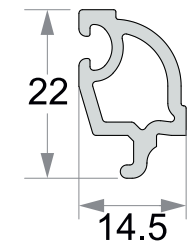

SLIDING DOORS

SLIDING WINDOWS & DOORS PROFILES

Thickness 1.9±0.2mm (50 Series)

2 Track Sliding Frame
50X42.5 mm
Code :- RPS- 50-01

3 Track Sliding Frame
90X42.5 mm
Code :- RPS- 50-02

Sliding Window Sash
32X54 mm
Code :- RPS- 50-03

Single Glazing Bead
14.5X22 mm
Code :- RPS- 50-04

Window Interlock
30X35.50 mm
Code :- RPS- 50-05

Mesh Track
27.5X37 mm
Code :- RPS- 50-06

Sash Joint
36.4X22 mm
Code :- RPS- 50-07

Sash Mullion
62X32 mm
Code :- RPS- 50-08