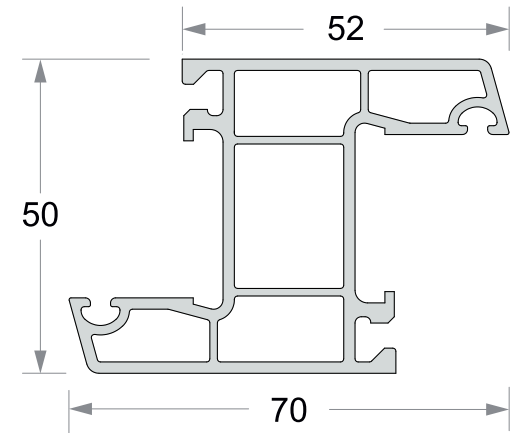

CASEMENT DOOR

CASEMENT WINDOWS & DOORS PROFILES Thickness 1.9±0.2mm (50 Series)

Casement Frame
50X50 mm
Code :- RPC- 50-01

Sash / Mullion
66X50 mm
Code :- RPC- 50-02

Casement Window Sash
66X50 mm
Code :- RPC- 50-03

'Z' - Mullion
70X50 mm
Code :- RPC- 50-04

Single Glazing Bead
27X23.8 mm
Code :- RPC- 50-05

Door Sash
100X50 mm
Code :- RPC- 50-06

False Mullion
59X50 mm
Code :- RPC- 50-07

CASEMENT WINDOWS & DOORS PROFILES Thickness 2.3±0.2mm (67 Series)

Casement Frame
67X62 mm
Code :- RPC- 67-01

Sash / Mullion
78.4X67 mm
Code :- RPC- 67-02

Casement Window Sash
78X67 mm
Code :- RPC- 67-03

'Z' - Mullion
78X67 mm
Code :- RPC- 67-04

Single Glazing Bead
42X25.8 mm
Code :- RPC- 67-05