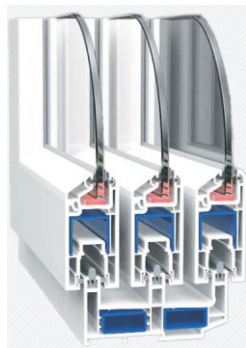

Double Glazing Bead
23X25.8 mm
Code :- RPC- 67-06

Door Sash
115X67 mm
Code :- RPC- 67-07

False Mullion
61X67 mm
Code :- RPC- 67-08

SLIDING WINDOWS

These windows are perfect for places with limited opening space. The sliding windows are smooth to roll and easy to maintain even after being the most cost effective solution for any home. Commonly used, sliding windows are two Track Two Panel Windows and Three Track Three Panel Windows.

SLIDING WINDOWS

SLIDING DOORS

These doors are the best for big apertures. With multipoint locking system, these doors are very safe and convenient to use. 2 Track 2 Panel Doors and 3 Track 3 Panel Doors are commonly used sliding doors.