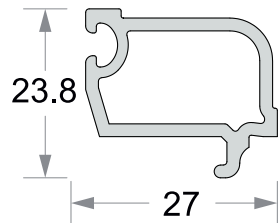

CASEMENT DOOR

CASEMENT WINDOWS & DOORS PROFILES Thickness 1.9±0.2mm (50 Series)

Casement Frame
50X50 mm
Code :- RPC- 50-01

Sash / Mullion
66X50 mm
Code :- RPC- 50-02

Casement Window Sash
66X50 mm
Code :- RPC- 50-03

'Z' - Mullion
70X50 mm
Code :- RPC- 50-04

Single Glazing Bead
27X23.8 mm
Code :- RPC- 50-05

Door Sash
100X50 mm
Code :- RPC- 50-06

False Mullion
59X50 mm
Code :- RPC- 50-07

CASEMENT WINDOWS & DOORS PROFILES Thickness 2.3±0.2mm (67 Series)

Casement Frame
67X62 mm
Code :- RPC- 67-01

Sash / Mullion
78.4X67 mm
Code :- RPC- 67-02

Casement Window Sash
78X67 mm
Code :- RPC- 67-03

'Z' - Mullion
78X67 mm
Code :- RPC- 67-04

Single Glazing Bead
42X25.8 mm
Code :- RPC- 67-05