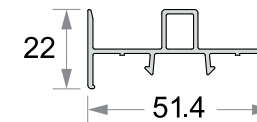

Sliding Window Sash
47X64 mm
Code :- RPS- 67-10

Sliding Door Sash
47X80 mm
Code :- RPS- 67-11

Window Interlock
50X35.50 mm
Code :- RPS- 67-12

Door Interlock
50.5X43 mm
Code :- RPS- 67-13

Single Glazing Bead
29.5X21.80 mm
Code :- RPS- 67-14